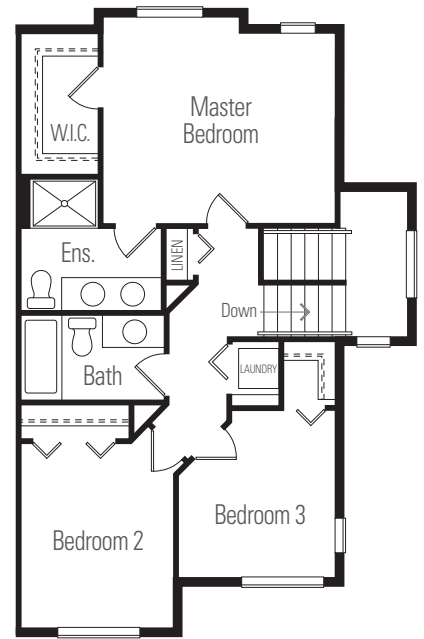

Chelsea

1,915 sq.ft.
(not including garage)

Basement

Main Floor

Upper Floor