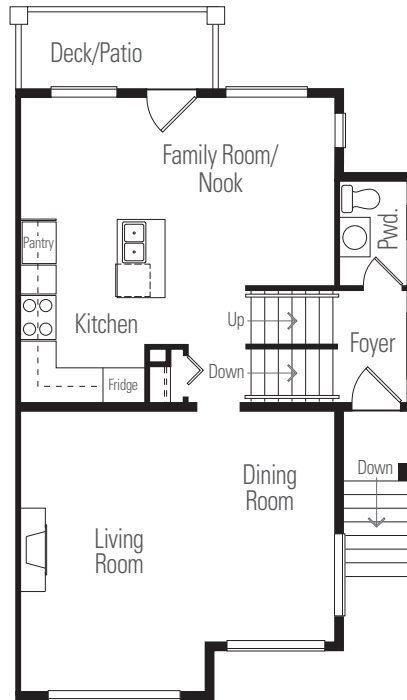

Chelsea

1,915 sq.ft.
(not including garage)

Basement

Main Floor

Upper Floor